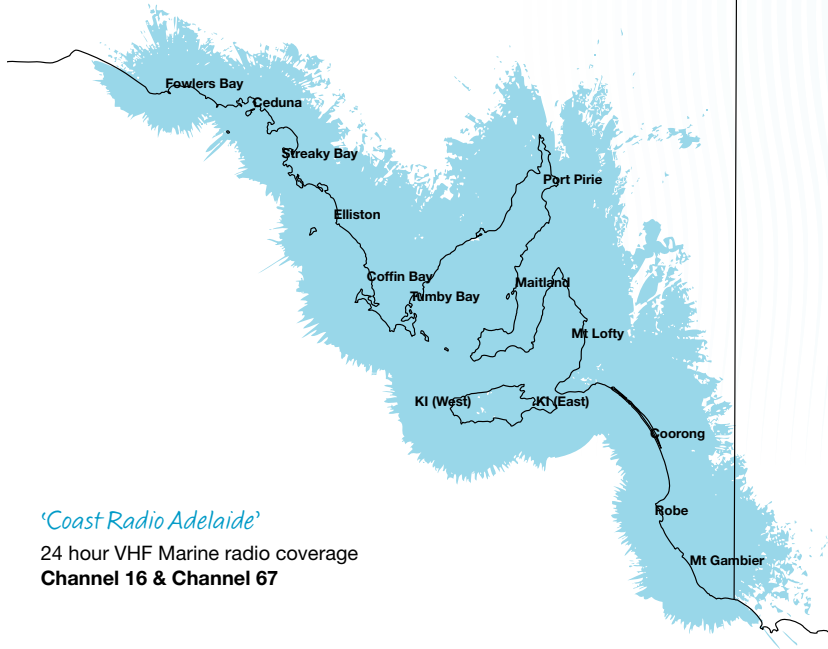

Coastal VHF Marine Safety Communications Network .

'Coast Radio Adelaide'

24 hour VHF Marine radio coverage
Channel 16 & Channel 67